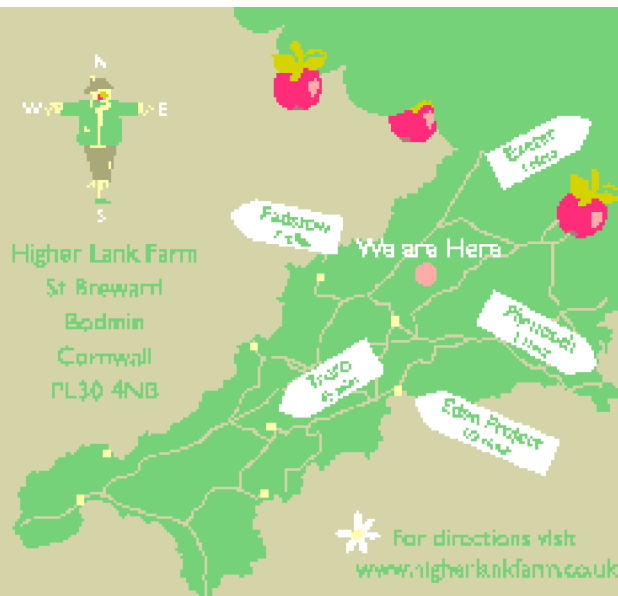

With beaches nearby and Lappa Valley Railway, you may never want to leave!

Higher Lank Farm
St Brewarri
Bodmin
Cornwall
PL30 4NB

✿ For directions visit www.higherlankfarm.co.uk

Beautiful, tranquil and far away from the noise and bustle of urban life, Higher Lank Farm has welcomed families with small children since 1999.